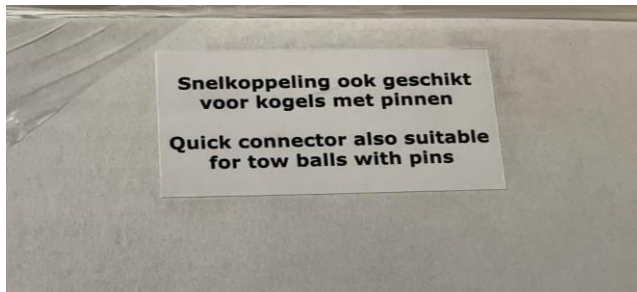

Brand	Model	RMC (tested until 2018)	RMC pin (new)

*The Spinder Eagle cannot be easily taken off. Turn it to the normal position for taking it of the RMC, elevate it for approx half an inch, turn it a bit towards yourself and take it off the RMC.

** The bike carrier should put on the RMC in a slightly tilted position.

*** Will be replaced by a 4-sided mountingclamp. After it has been replaced the carrier will not fit this type of RMC anymore.

**** Suitable from 2021.

Note: if the box is provided with this sticker, the bike carrier also fits on the RMC with pin. All carriers produced from 2022 will fit on the RMC with pin. Year of manufacture can be seen on the type approval sticker affixed to each carrier, starting with 2022XXXX.

Type: DIAMANT SG2
Charge: 20220901 E4-26R-03 0236

Max. 30kg per bike   Product weight   Max. load   Max. speed
Tradekar Benelux BV, Ohmweg 1, 4104 BM Culemborg, NL

Disclaimer

Despite constant care and attention paid to the compilation of this document it may happen that some information is proven to be incomplete or incorrect. Brink Towing Systems B.V. expressly denies any liability regarding the correctness, completeness, actuality of the offered information and the (uninterrupted) use of this document. Brink Towing Systems B.V. retains all intellectual property rights and other rights related to all information offered on or via this document (including text, graphics, and logos). It is not permitted to copy, download, or in any way publish, distribute, or reproduce the information in this document without the express written consent of Brink Towing Systems B.V. You are allowed to print and/or download the information in this document for your own personal use.